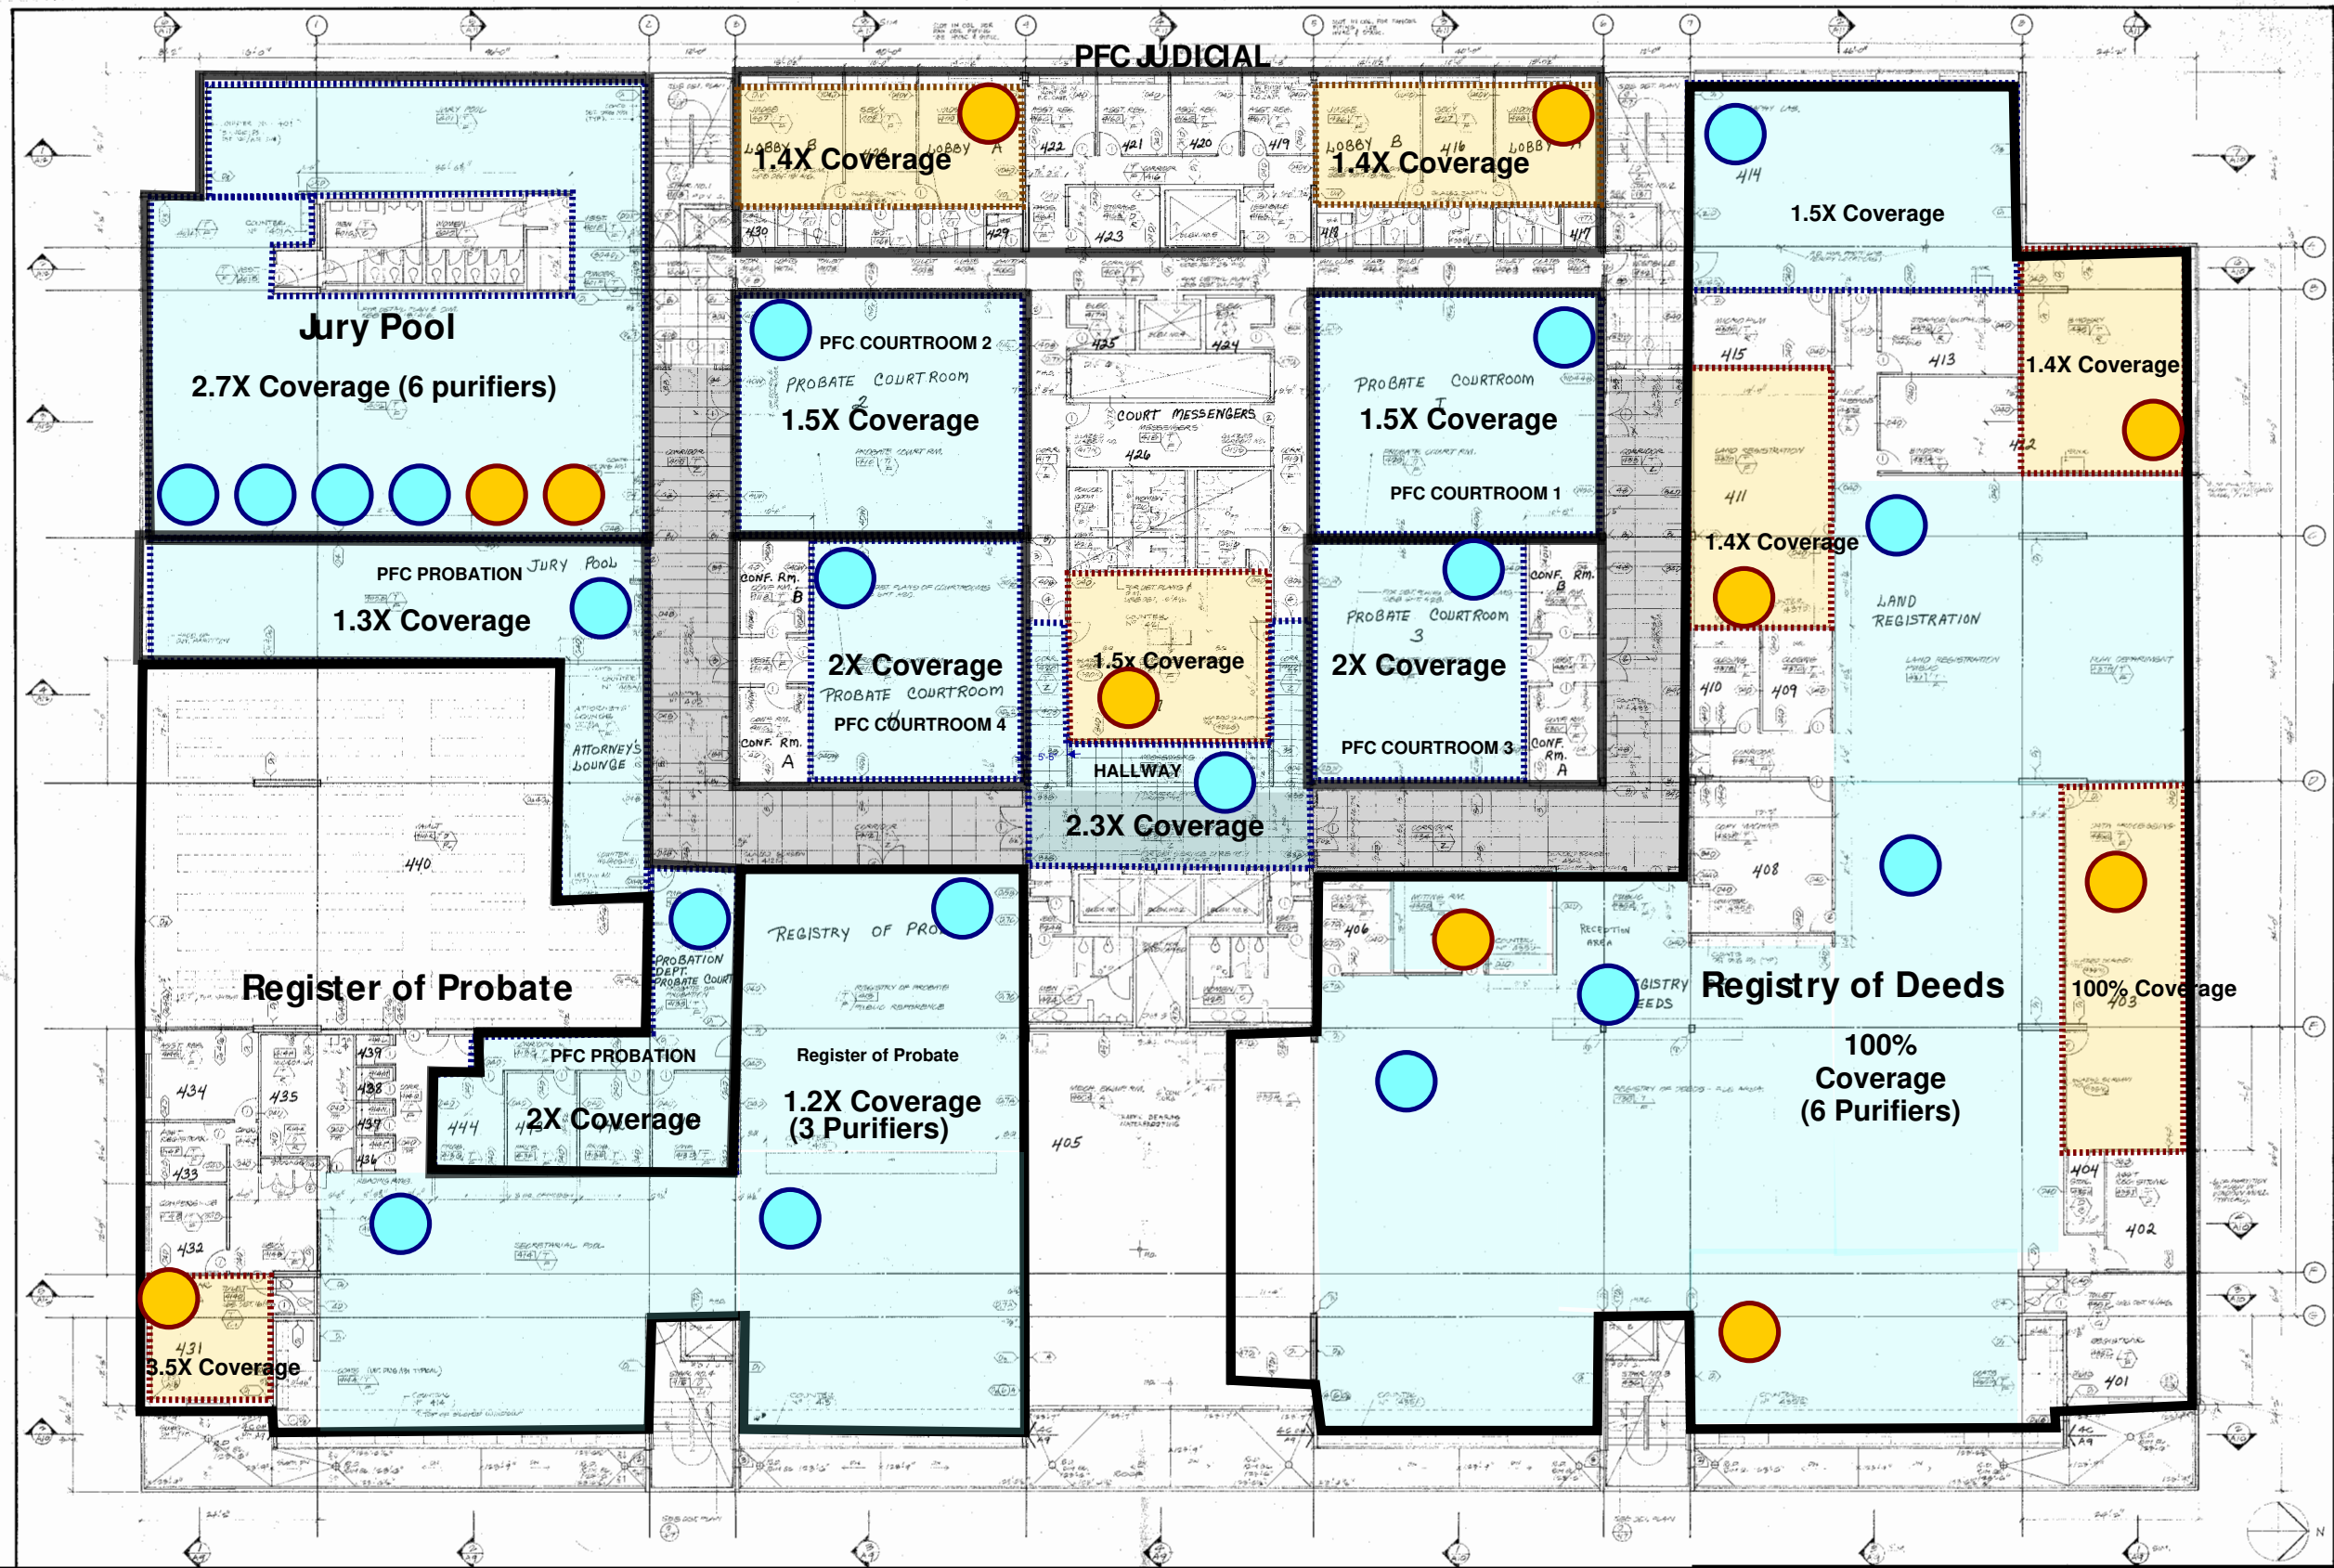

LEGEND

-  1000 SF AIR PURIFICATION SYSTEM (28)
-  1000 SF SYSTEM COVERAGE
-  2000 SF AIR PURIFICATION SYSTEM (10)
-  2000 SF SYSTEM COVERAGE

Roderick Ireland Courthouse
Air Purifier Locations
 7-22-2022

2nd FLOOR

LEGEND

-  1000 SF AIR PURIFICATION SYSTEM (28)
-  1000 SF SYSTEM COVERAGE
-  2000 SF AIR PURIFICATION SYSTEM (10)
-  2000 SF SYSTEM COVERAGE

Roderick Ireland Courthouse
Air Purifier Locations
 7-22-2022

3rd FLOOR

LEGEND

-  1000 SF AIR PURIFICATION SYSTEM (11)
-  1000 SF SYSTEM COVERAGE
-  2000 SF AIR PURIFICATION SYSTEM (19)
-  2000 SF SYSTEM COVERAGE

Roderick Ireland Courthouse
Air Purifier Locations
 7-22-2022

4th FLOOR