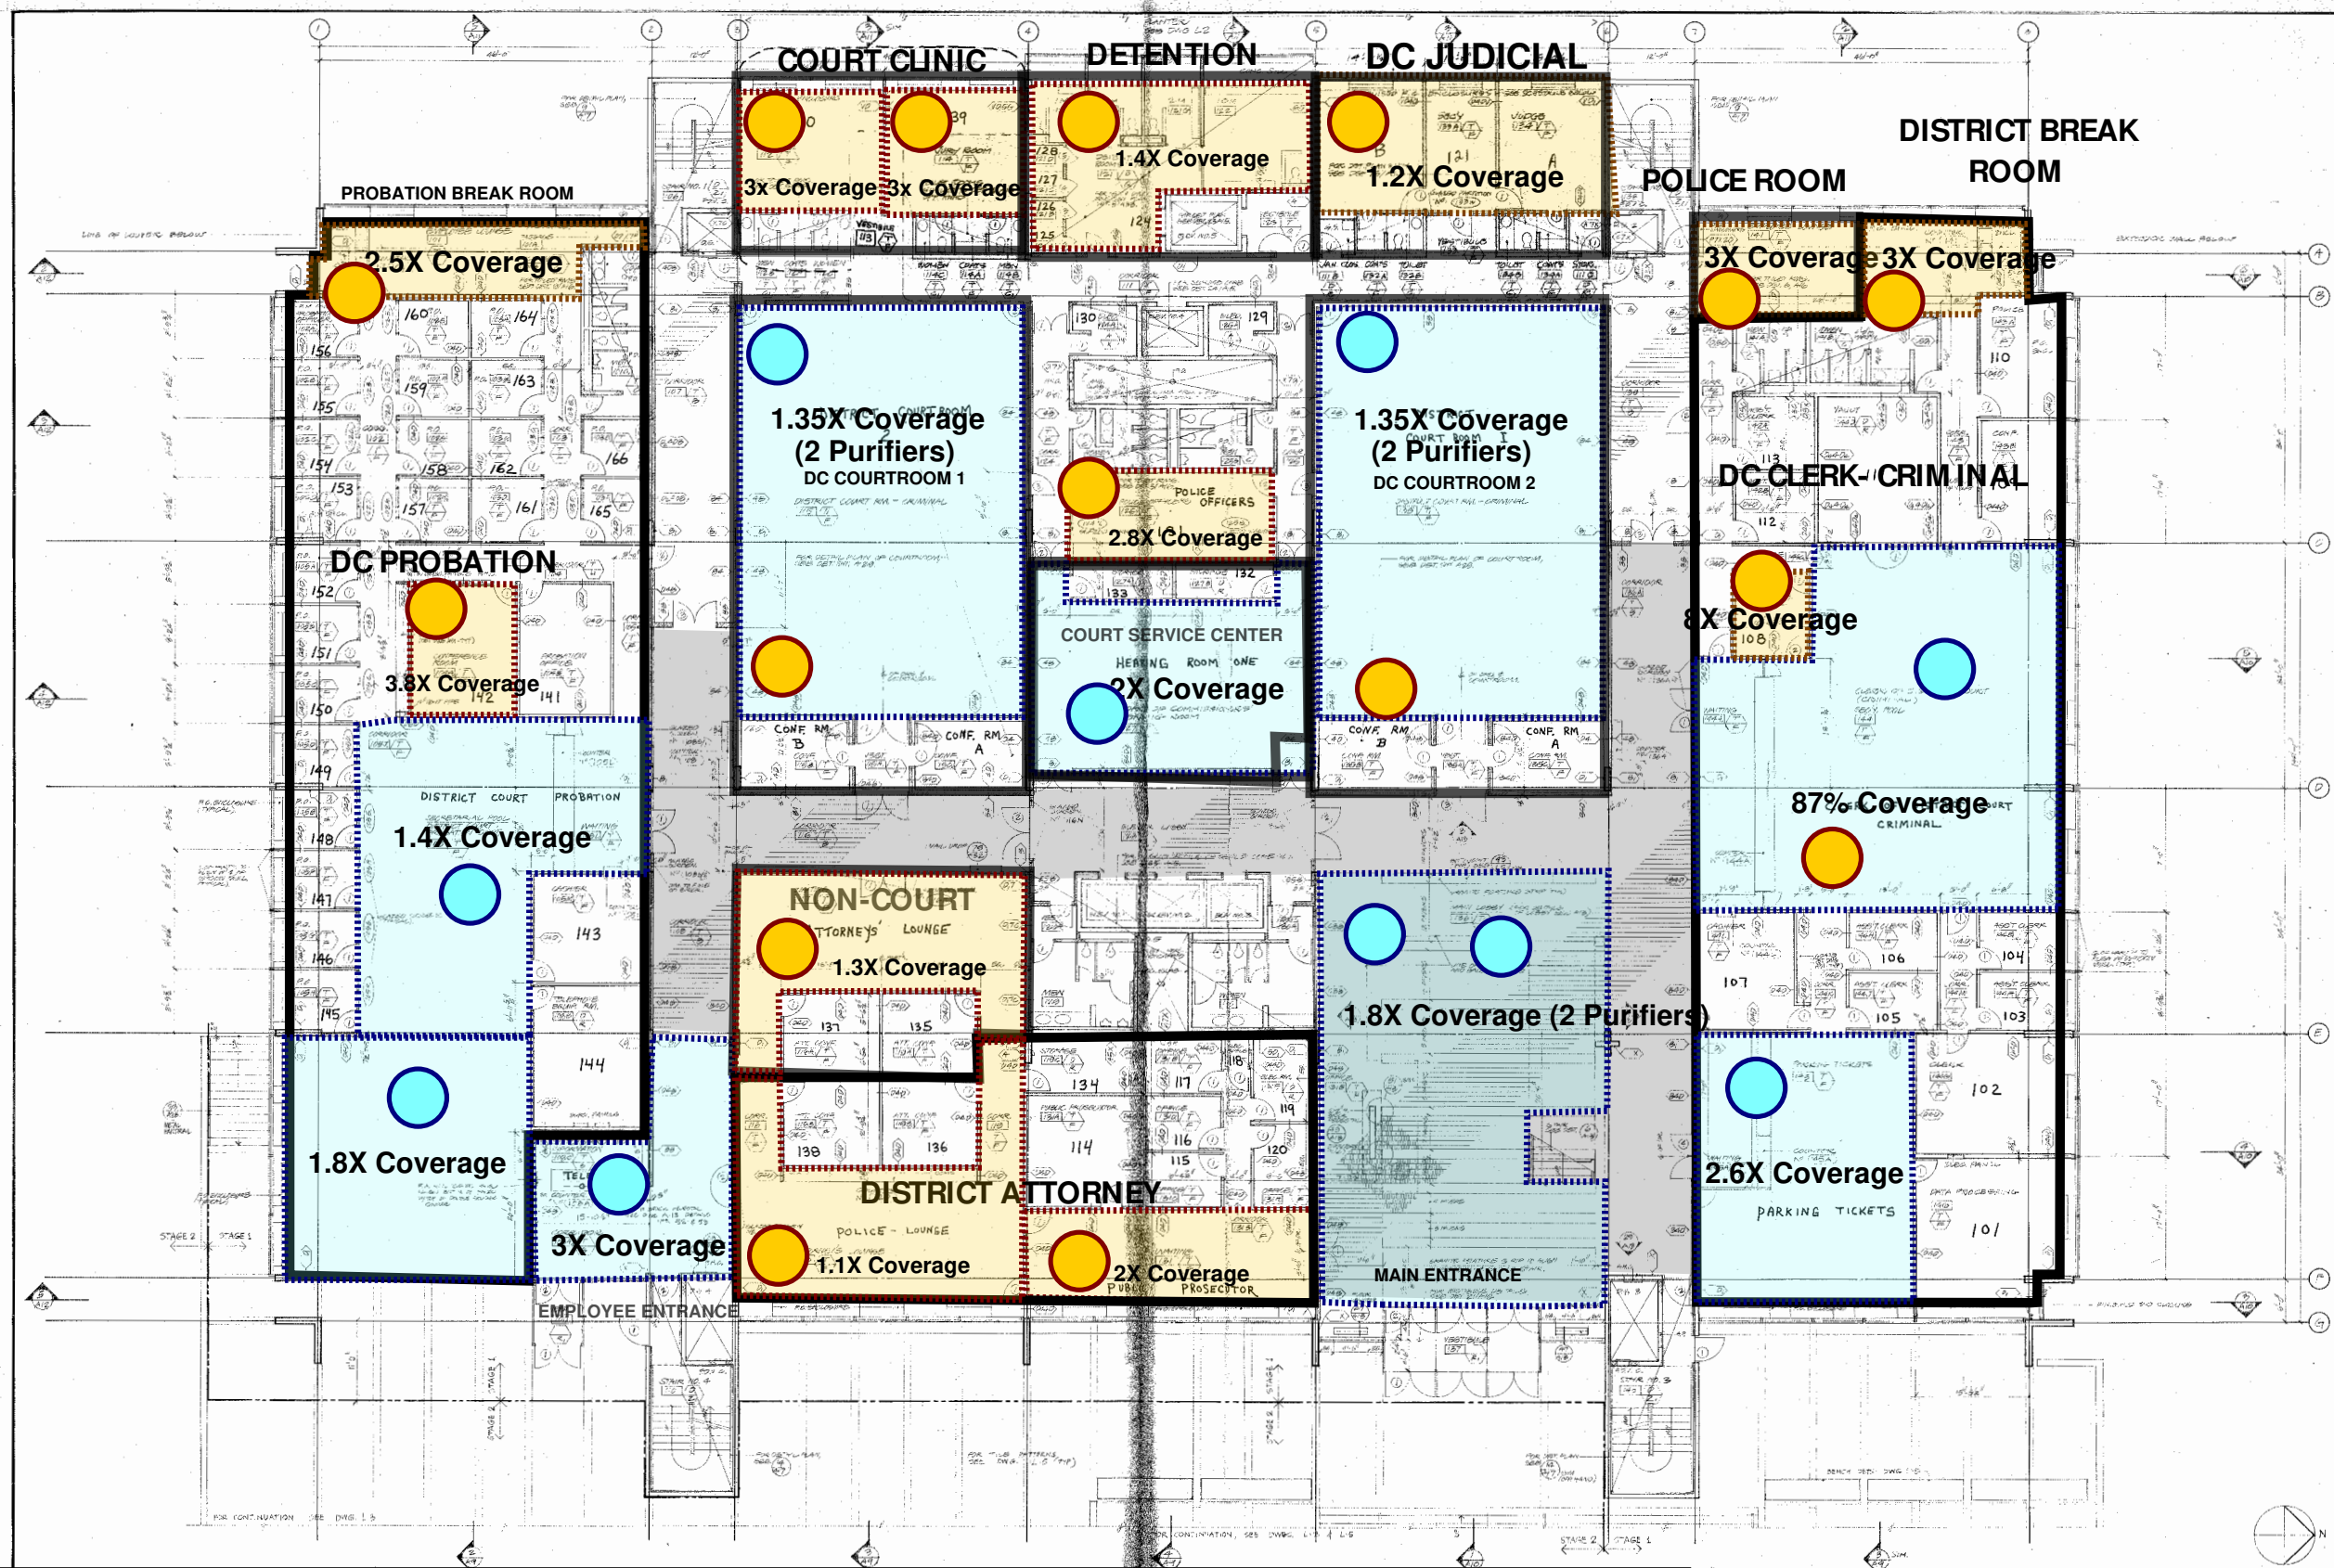

LEGEND

-  1000 SF AIR PURIFICATION SYSTEM (1)
-  1000 SF SYSTEM COVERAGE
-  2000 SF AIR PURIFICATION SYSTEM (3)
-  2000 SF SYSTEM COVERAGE

Roderick Ireland Courthouse
Air Purifier Locations
 7-22-2022

BASEMENT

LEGEND

- 1000 SF AIR PURIFICATION SYSTEM (16)
- 1000 SF SYSTEM COVERAGE
- 2000 SF AIR PURIFICATION SYSTEM (10)
- 2000 SF SYSTEM COVERAGE

**Roderick Ireland Courthouse
Air Purifier Locations
7-22-2022**

1st FLOOR

LEGEND

-  1000 SF AIR PURIFICATION SYSTEM (28)
-  1000 SF SYSTEM COVERAGE
-  2000 SF AIR PURIFICATION SYSTEM (10)
-  2000 SF SYSTEM COVERAGE

Roderick Ireland Courthouse
Air Purifier Locations
 7-22-2022

4th FLOOR