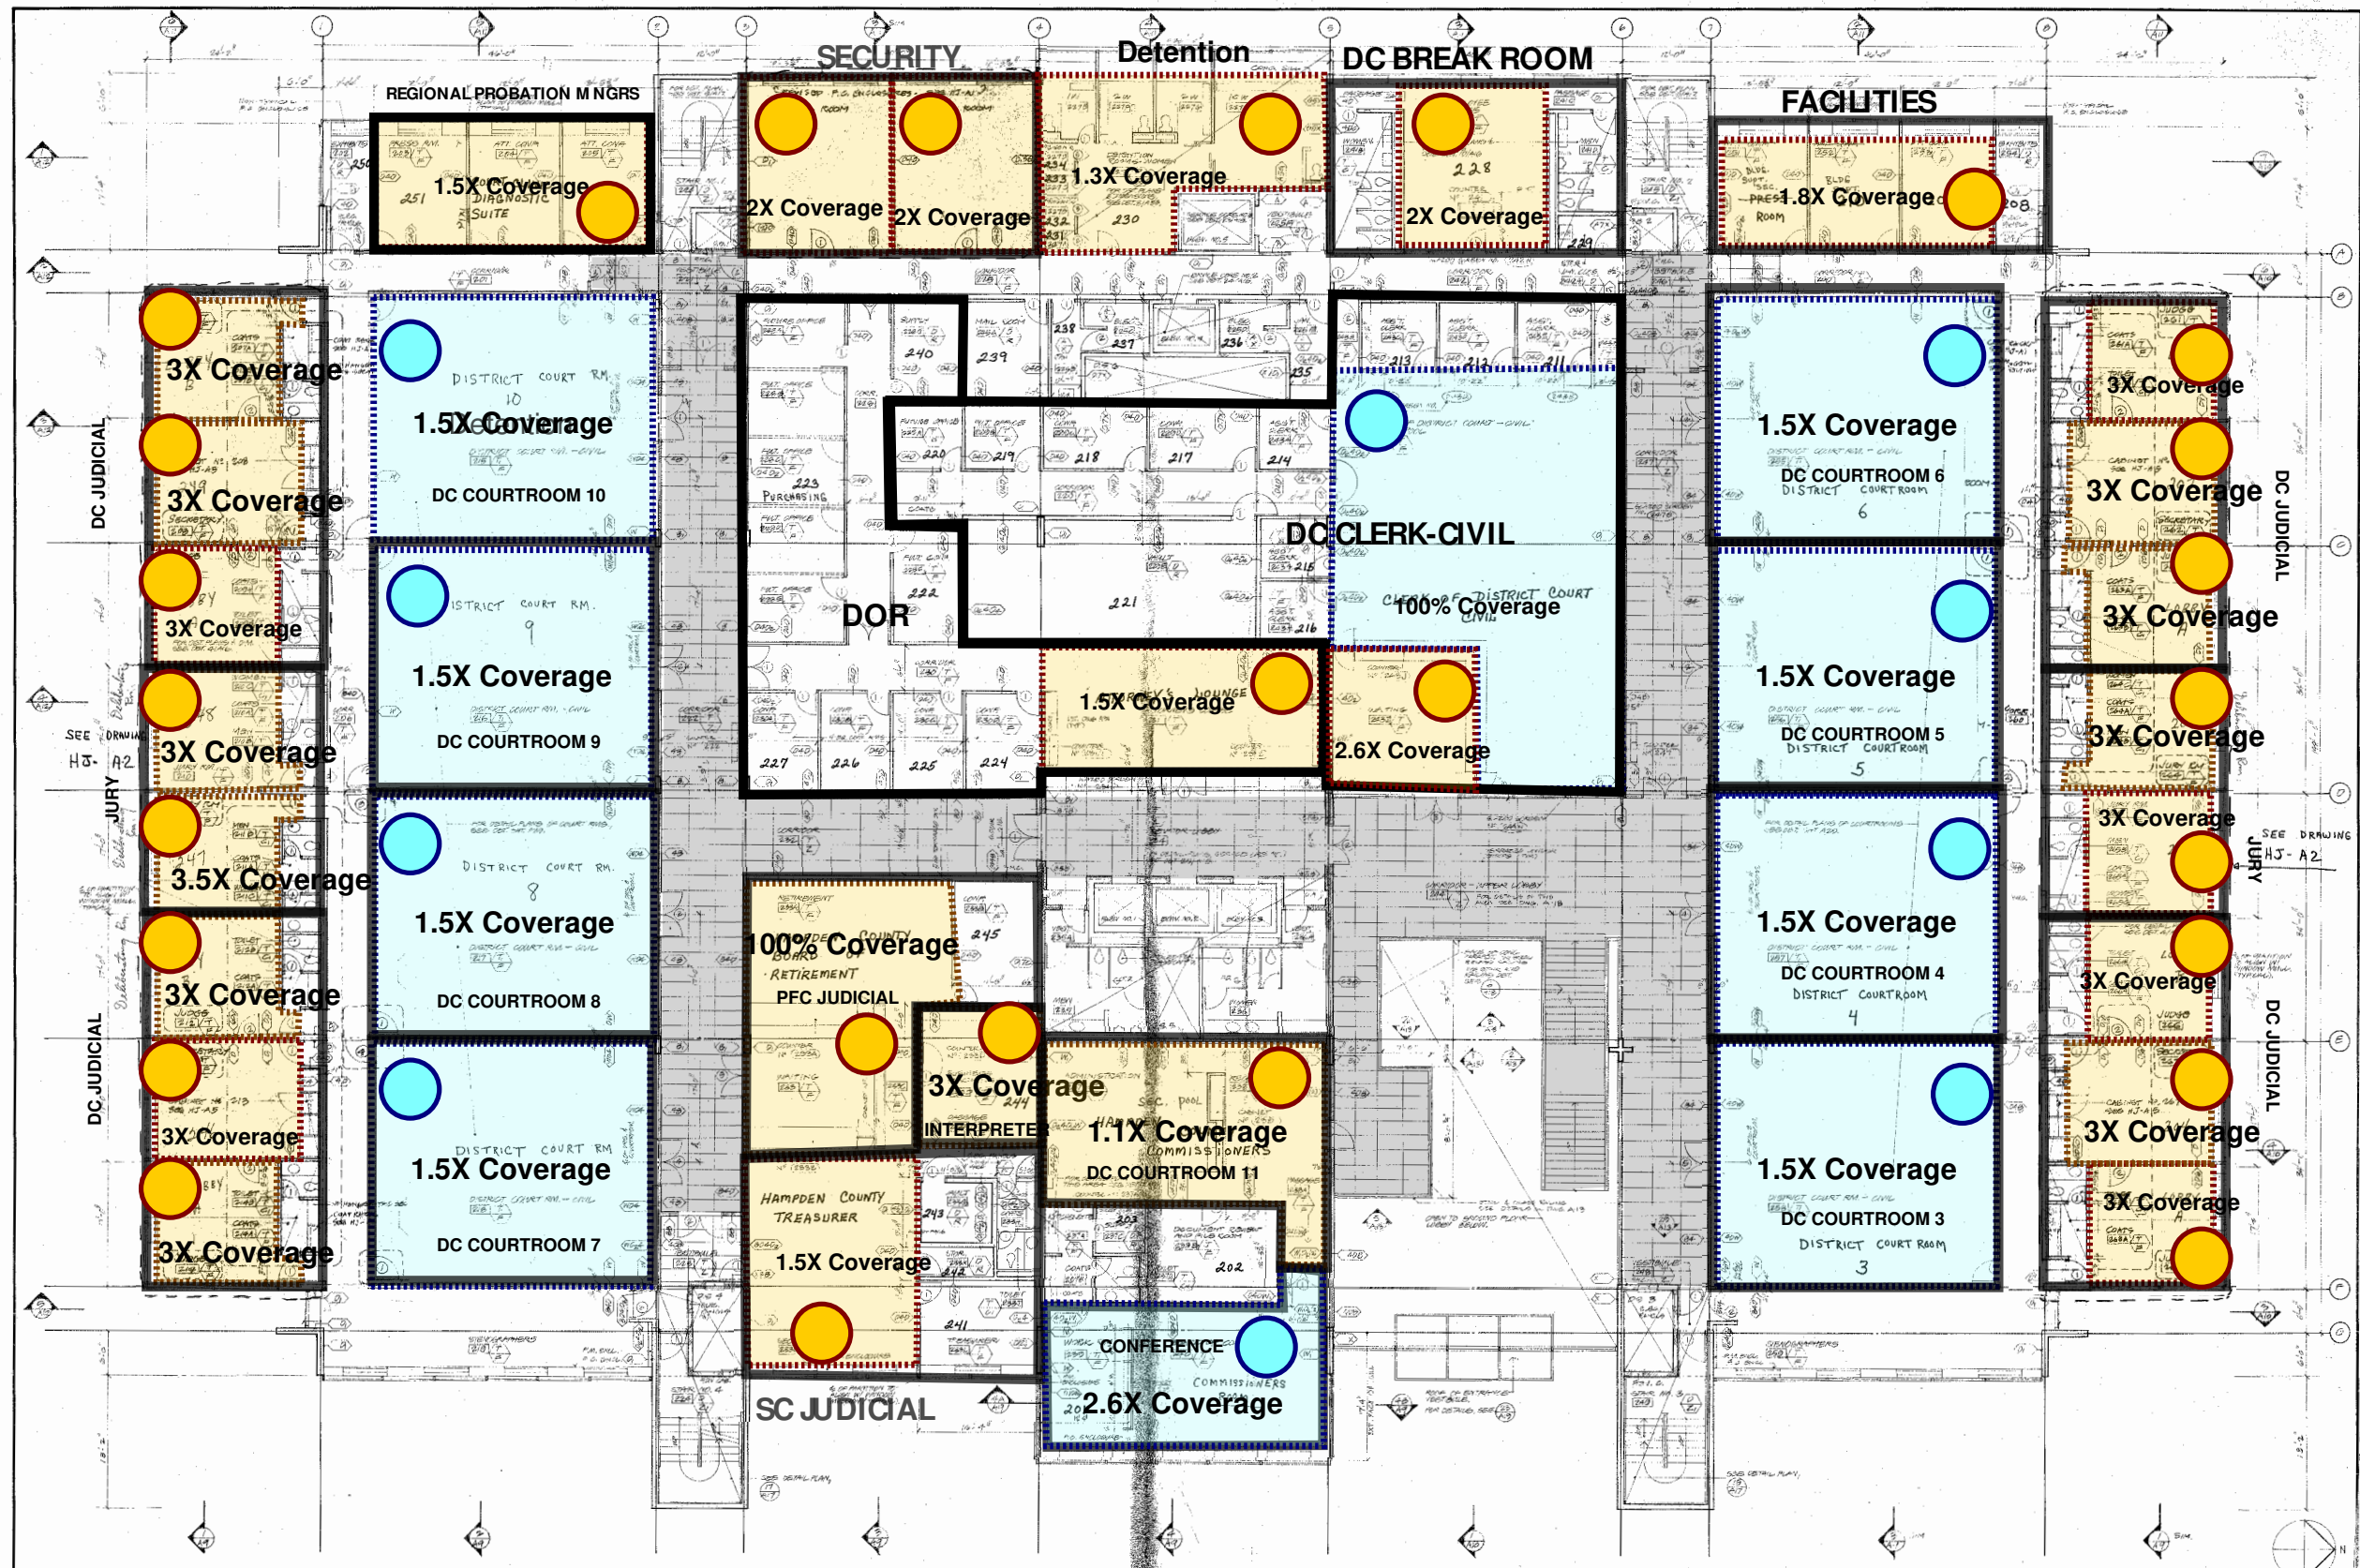

LEGEND

-  1000 SF AIR PURIFICATION SYSTEM (1)
-  1000 SF SYSTEM COVERAGE
-  2000 SF AIR PURIFICATION SYSTEM (3)
-  2000 SF SYSTEM COVERAGE

Roderick Ireland Courthouse
Air Purifier Locations
 7-22-2022

BASEMENT

LEGEND

- 1000 SF AIR PURIFICATION SYSTEM (16)
- 1000 SF SYSTEM COVERAGE
- 2000 SF AIR PURIFICATION SYSTEM (10)
- 2000 SF SYSTEM COVERAGE

**Roderick Ireland Courthouse
Air Purifier Locations
7-22-2022**

1st FLOOR

LEGEND

-  1000 SF AIR PURIFICATION SYSTEM (28)
-  1000 SF SYSTEM COVERAGE
-  2000 SF AIR PURIFICATION SYSTEM (10)
-  2000 SF SYSTEM COVERAGE

Roderick Ireland Courthouse
Air Purifier Locations
 7-22-2022

4th FLOOR