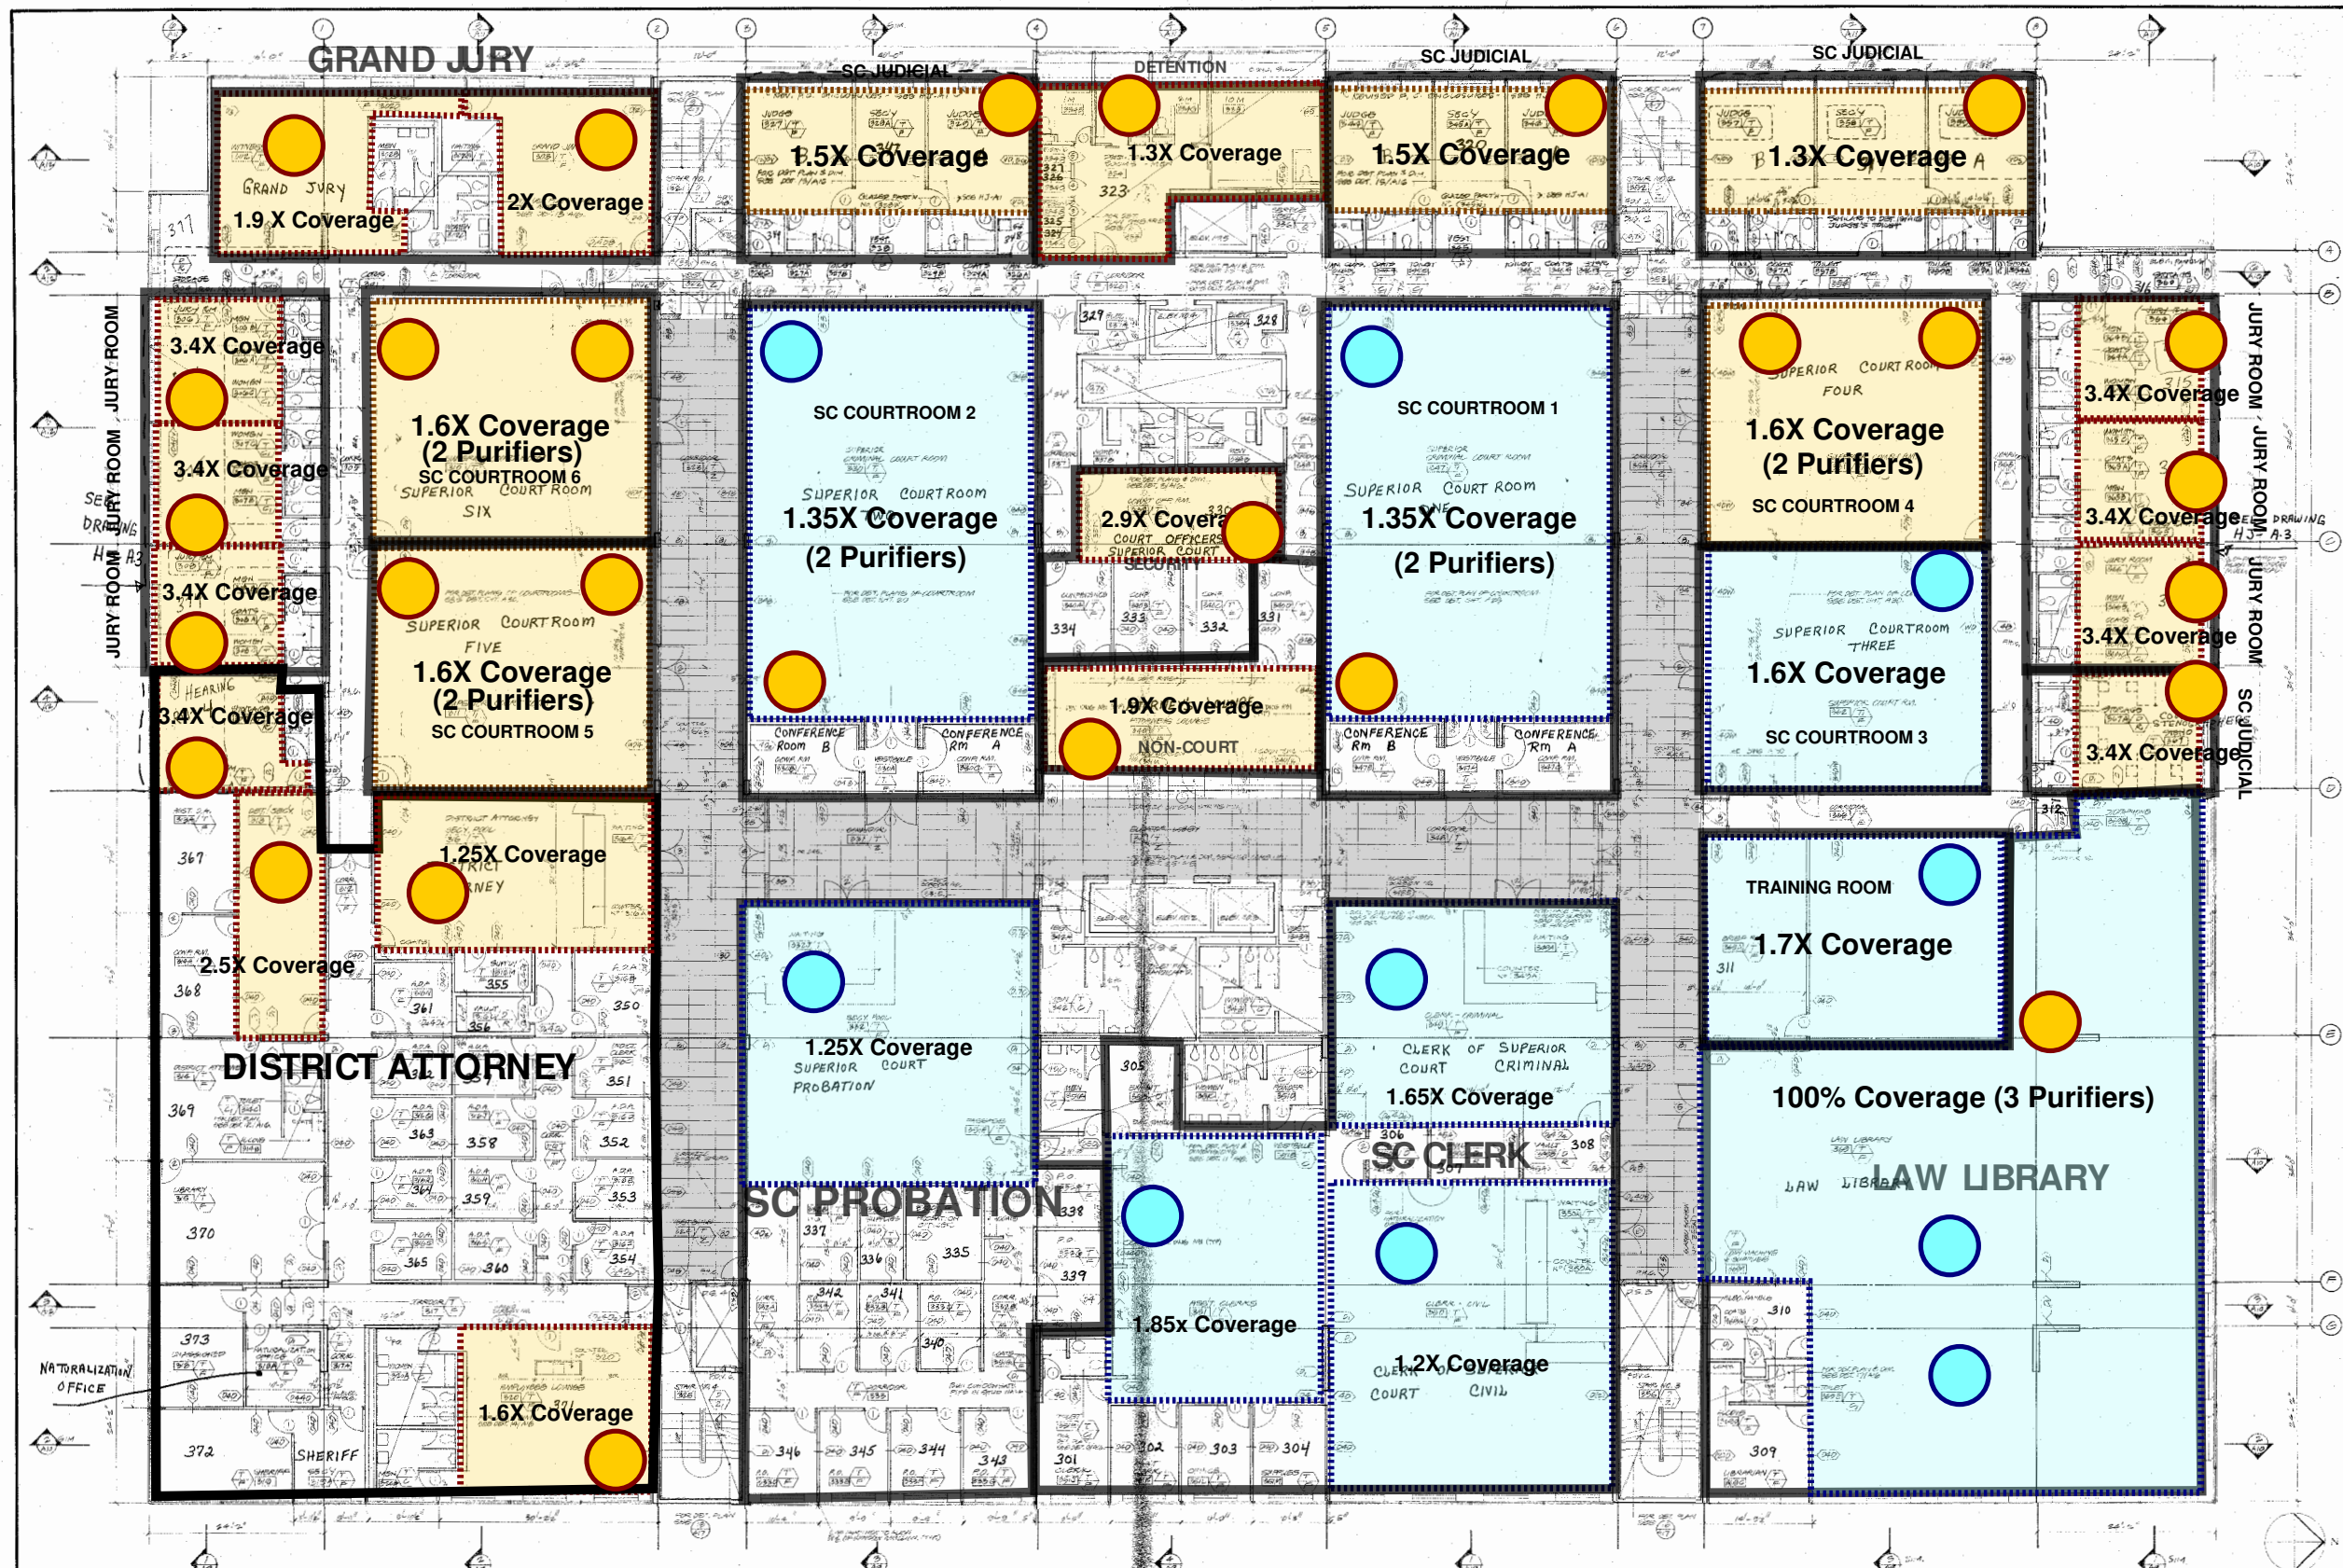

LEGEND

-  1000 SF AIR PURIFICATION SYSTEM (1)
-  1000 SF SYSTEM COVERAGE
-  2000 SF AIR PURIFICATION SYSTEM (3)
-  2000 SF SYSTEM COVERAGE

Roderick Ireland Courthouse
Air Purifier Locations
 7-22-2022

BASEMENT

LEGEND

- 1000 SF AIR PURIFICATION SYSTEM (16)
- 1000 SF SYSTEM COVERAGE
- 2000 SF AIR PURIFICATION SYSTEM (10)
- 2000 SF SYSTEM COVERAGE

**Roderick Ireland Courthouse
Air Purifier Locations
7-22-2022**

1st FLOOR

LEGEND

-  1000 SF AIR PURIFICATION SYSTEM (28)
-  1000 SF SYSTEM COVERAGE
-  2000 SF AIR PURIFICATION SYSTEM (10)
-  2000 SF SYSTEM COVERAGE

Roderick Ireland Courthouse
Air Purifier Locations
 7-22-2022

2nd FLOOR

LEGEND

-  1000 SF AIR PURIFICATION SYSTEM (28)
-  1000 SF SYSTEM COVERAGE
-  2000 SF AIR PURIFICATION SYSTEM (10)
-  2000 SF SYSTEM COVERAGE

Roderick Ireland Courthouse
Air Purifier Locations
 7-22-2022