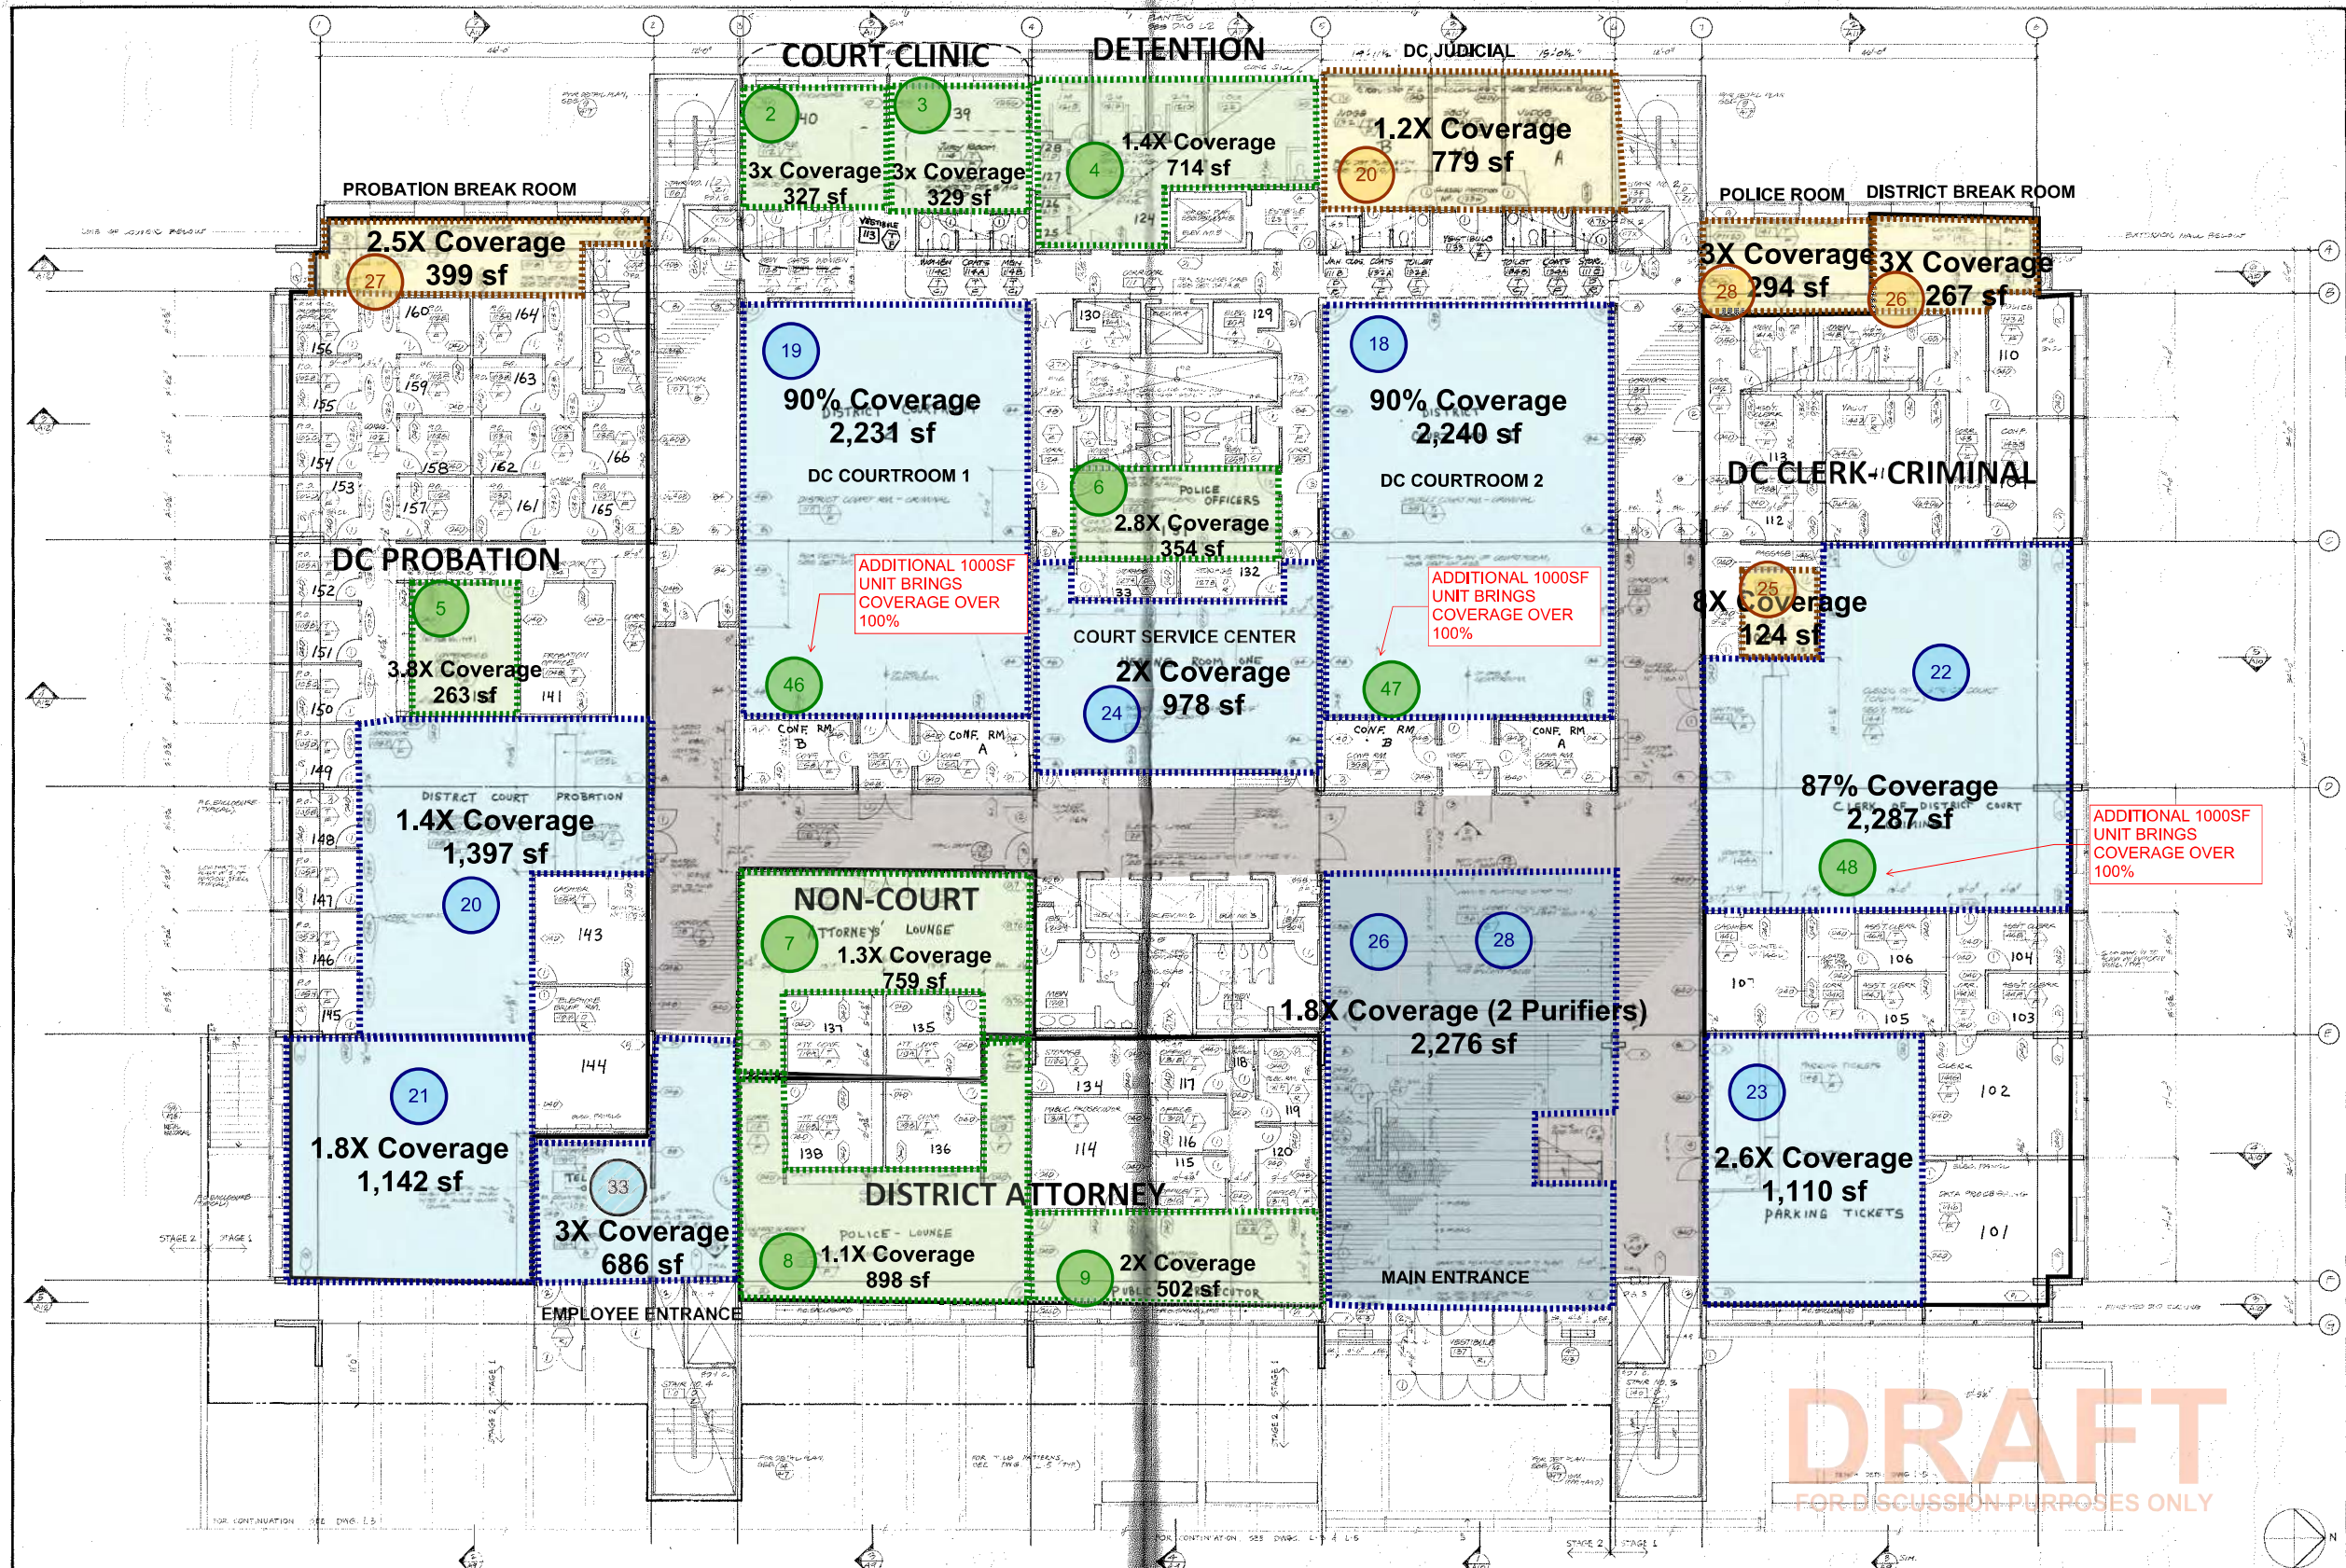

LEGEND		EXISTING	ADDITIONAL
○ 1	1000 SF AIR PURIFICATION SYSTEM (0)	○ 1	○ 1 1000 SF AIR PURIFICATION SYSTEM (1)
⋯	1000 SF SYSTEM COVERAGE	⋯	⋯ 1000 SF SYSTEM COVERAGE
○ 1	2000 SF AIR PURIFICATION SYSTEM (3)	○ 1	○ 1 2000 SF AIR PURIFICATION SYSTEM (0)
⋯	2000 SF SYSTEM COVERAGE	⋯	⋯ 2000 SF SYSTEM COVERAGE

Roderick Ireland Courthouse
Air Purifier Locations

BASEMENT

LEGEND		EXISTING	ADDITIONAL
1	1000 SF AIR PURIFICATION SYSTEM (5)	1	1000 SF AIR PURIFICATION SYSTEM (11)
1	1000 SF SYSTEM COVERAGE	1	1000 SF SYSTEM COVERAGE
1	2000 SF AIR PURIFICATION SYSTEM (10)	1	2000 SF AIR PURIFICATION SYSTEM (0)
1	2000 SF SYSTEM COVERAGE	1	2000 SF SYSTEM COVERAGE

Roderick Ireland Courthouse
Air Purifier Locations
1st FLOOR

DRAFT
FOR DISCUSSION PURPOSES ONLY

LEGEND		EXISTING	ADDITIONAL
	1000 SF AIR PURIFICATION SYSTEM (13)		1000 SF AIR PURIFICATION SYSTEM (15)
	1000 SF SYSTEM COVERAGE		1000 SF SYSTEM COVERAGE
	2000 SF AIR PURIFICATION SYSTEM (10)		2000 SF AIR PURIFICATION SYSTEM (1)
	2000 SF SYSTEM COVERAGE		2000 SF SYSTEM COVERAGE

Roderick Ireland Courthouse
Air Purifier Locations
2nd FLOOR

LEGEND		EXISTING	ADDITIONAL
	1000 SF AIR PURIFICATION SYSTEM (6)		1000 SF AIR PURIFICATION SYSTEM (19)
	1000 SF SYSTEM COVERAGE		1000 SF SYSTEM COVERAGE
	2000 SF AIR PURIFICATION SYSTEM (6)		2000 SF AIR PURIFICATION SYSTEM (4)
	2000 SF SYSTEM COVERAGE		2000 SF SYSTEM COVERAGE