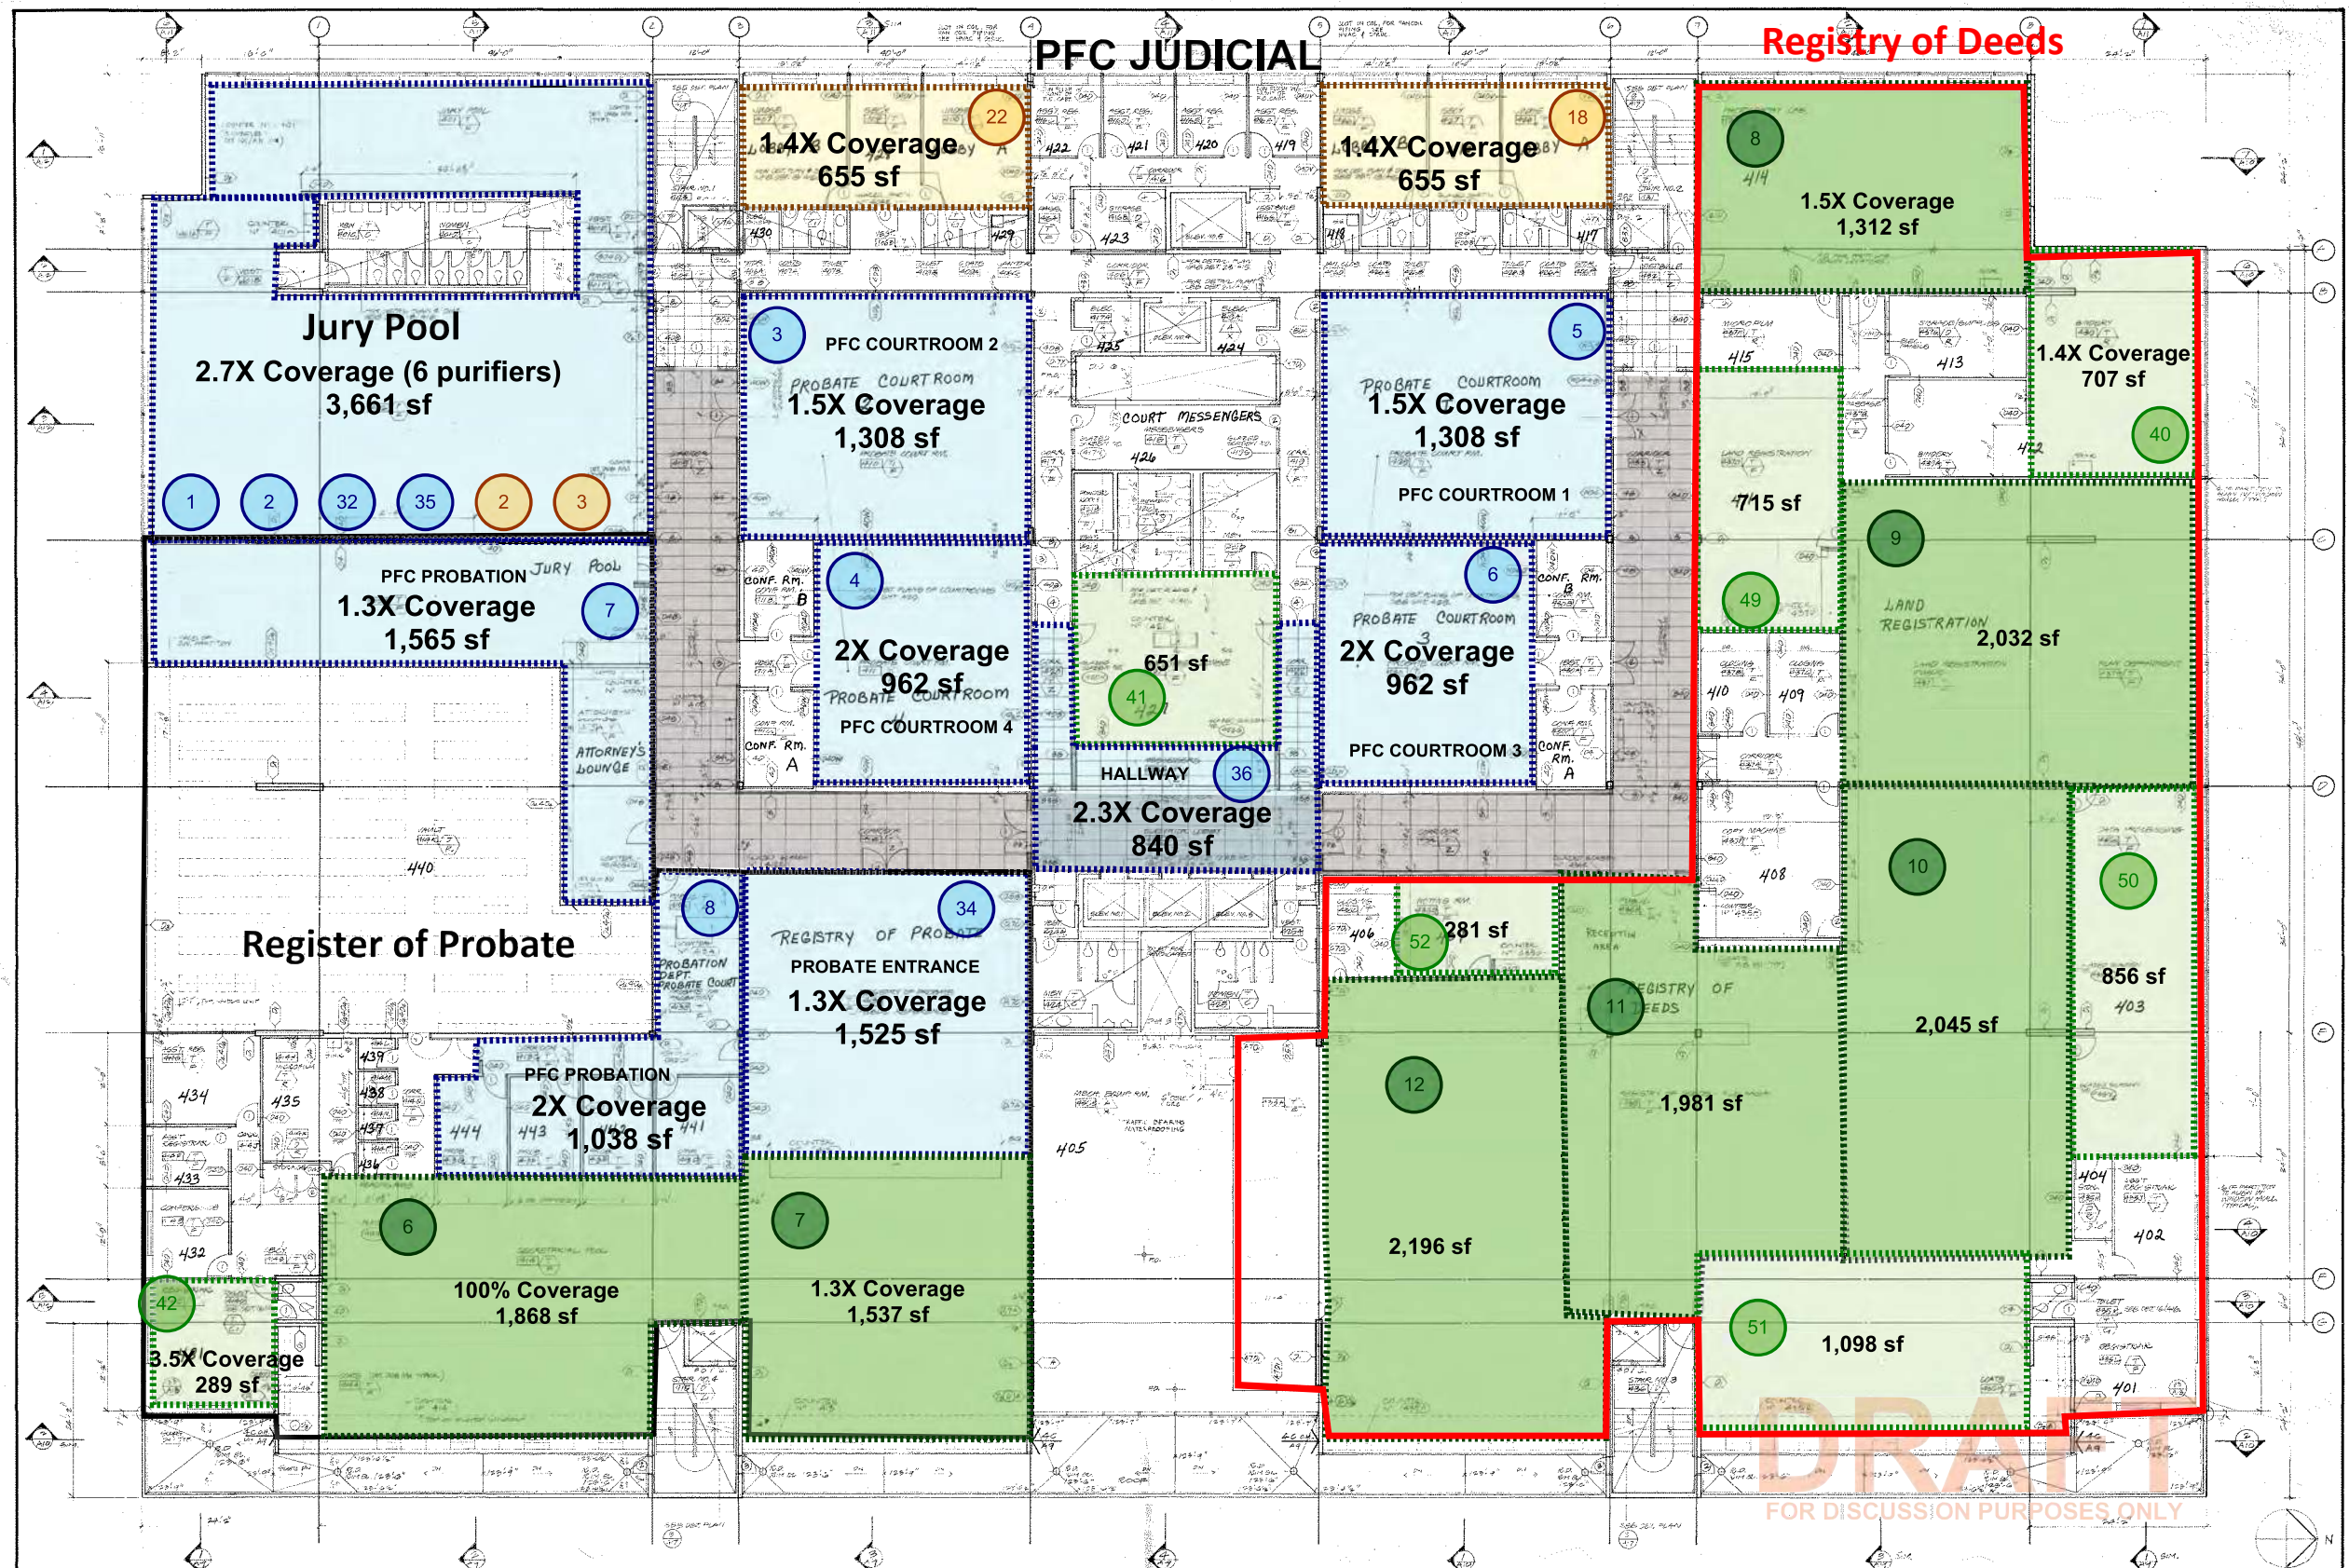

Roderick Ireland Courthouse
Air Purifier Locations

BASEMENT

LEGEND		EXISTING	ADDITIONAL
1	1000 SF AIR PURIFICATION SYSTEM (5)	1	1000 SF AIR PURIFICATION SYSTEM (11)
1	1000 SF SYSTEM COVERAGE	1	1000 SF SYSTEM COVERAGE
1	2000 SF AIR PURIFICATION SYSTEM (10)	1	2000 SF AIR PURIFICATION SYSTEM (0)
1	2000 SF SYSTEM COVERAGE	1	2000 SF SYSTEM COVERAGE

Roderick Ireland Courthouse
Air Purifier Locations
1st FLOOR

DRAFT
FOR DISCUSSION PURPOSES ONLY

LEGEND		EXISTING	ADDITIONAL
	1000 SF AIR PURIFICATION SYSTEM (13)		1000 SF AIR PURIFICATION SYSTEM (15)
	1000 SF SYSTEM COVERAGE		1000 SF SYSTEM COVERAGE
	2000 SF AIR PURIFICATION SYSTEM (10)		2000 SF AIR PURIFICATION SYSTEM (1)
	2000 SF SYSTEM COVERAGE		2000 SF SYSTEM COVERAGE

Roderick Ireland Courthouse
Air Purifier Locations
2nd FLOOR

LEGEND		EXISTING	ADDITIONAL
	1000 SF AIR PURIFICATION SYSTEM (6)		1000 SF AIR PURIFICATION SYSTEM (19)
	1000 SF SYSTEM COVERAGE		1000 SF SYSTEM COVERAGE
	2000 SF AIR PURIFICATION SYSTEM (6)		2000 SF AIR PURIFICATION SYSTEM (4)
	2000 SF SYSTEM COVERAGE		2000 SF SYSTEM COVERAGE

**Roderick Ireland Courthouse
Air Purifier Locations
3rd FLOOR**

FOR DISCUSSION PURPOSES ONLY

Registry of Deeds

PFC JUDICIAL

LEGEND		EXISTING		ADDITIONAL	
	1000 SF AIR PURIFICATION SYSTEM (4)		1000 SF AIR PURIFICATION SYSTEM (7)		1000 SF AIR PURIFICATION SYSTEM (7)
	1000 SF SYSTEM COVERAGE		1000 SF SYSTEM COVERAGE		1000 SF SYSTEM COVERAGE
	2000 SF AIR PURIFICATION SYSTEM (12)		2000 SF AIR PURIFICATION SYSTEM (7)		2000 SF AIR PURIFICATION SYSTEM (7)
	2000 SF SYSTEM COVERAGE		2000 SF SYSTEM COVERAGE		2000 SF SYSTEM COVERAGE