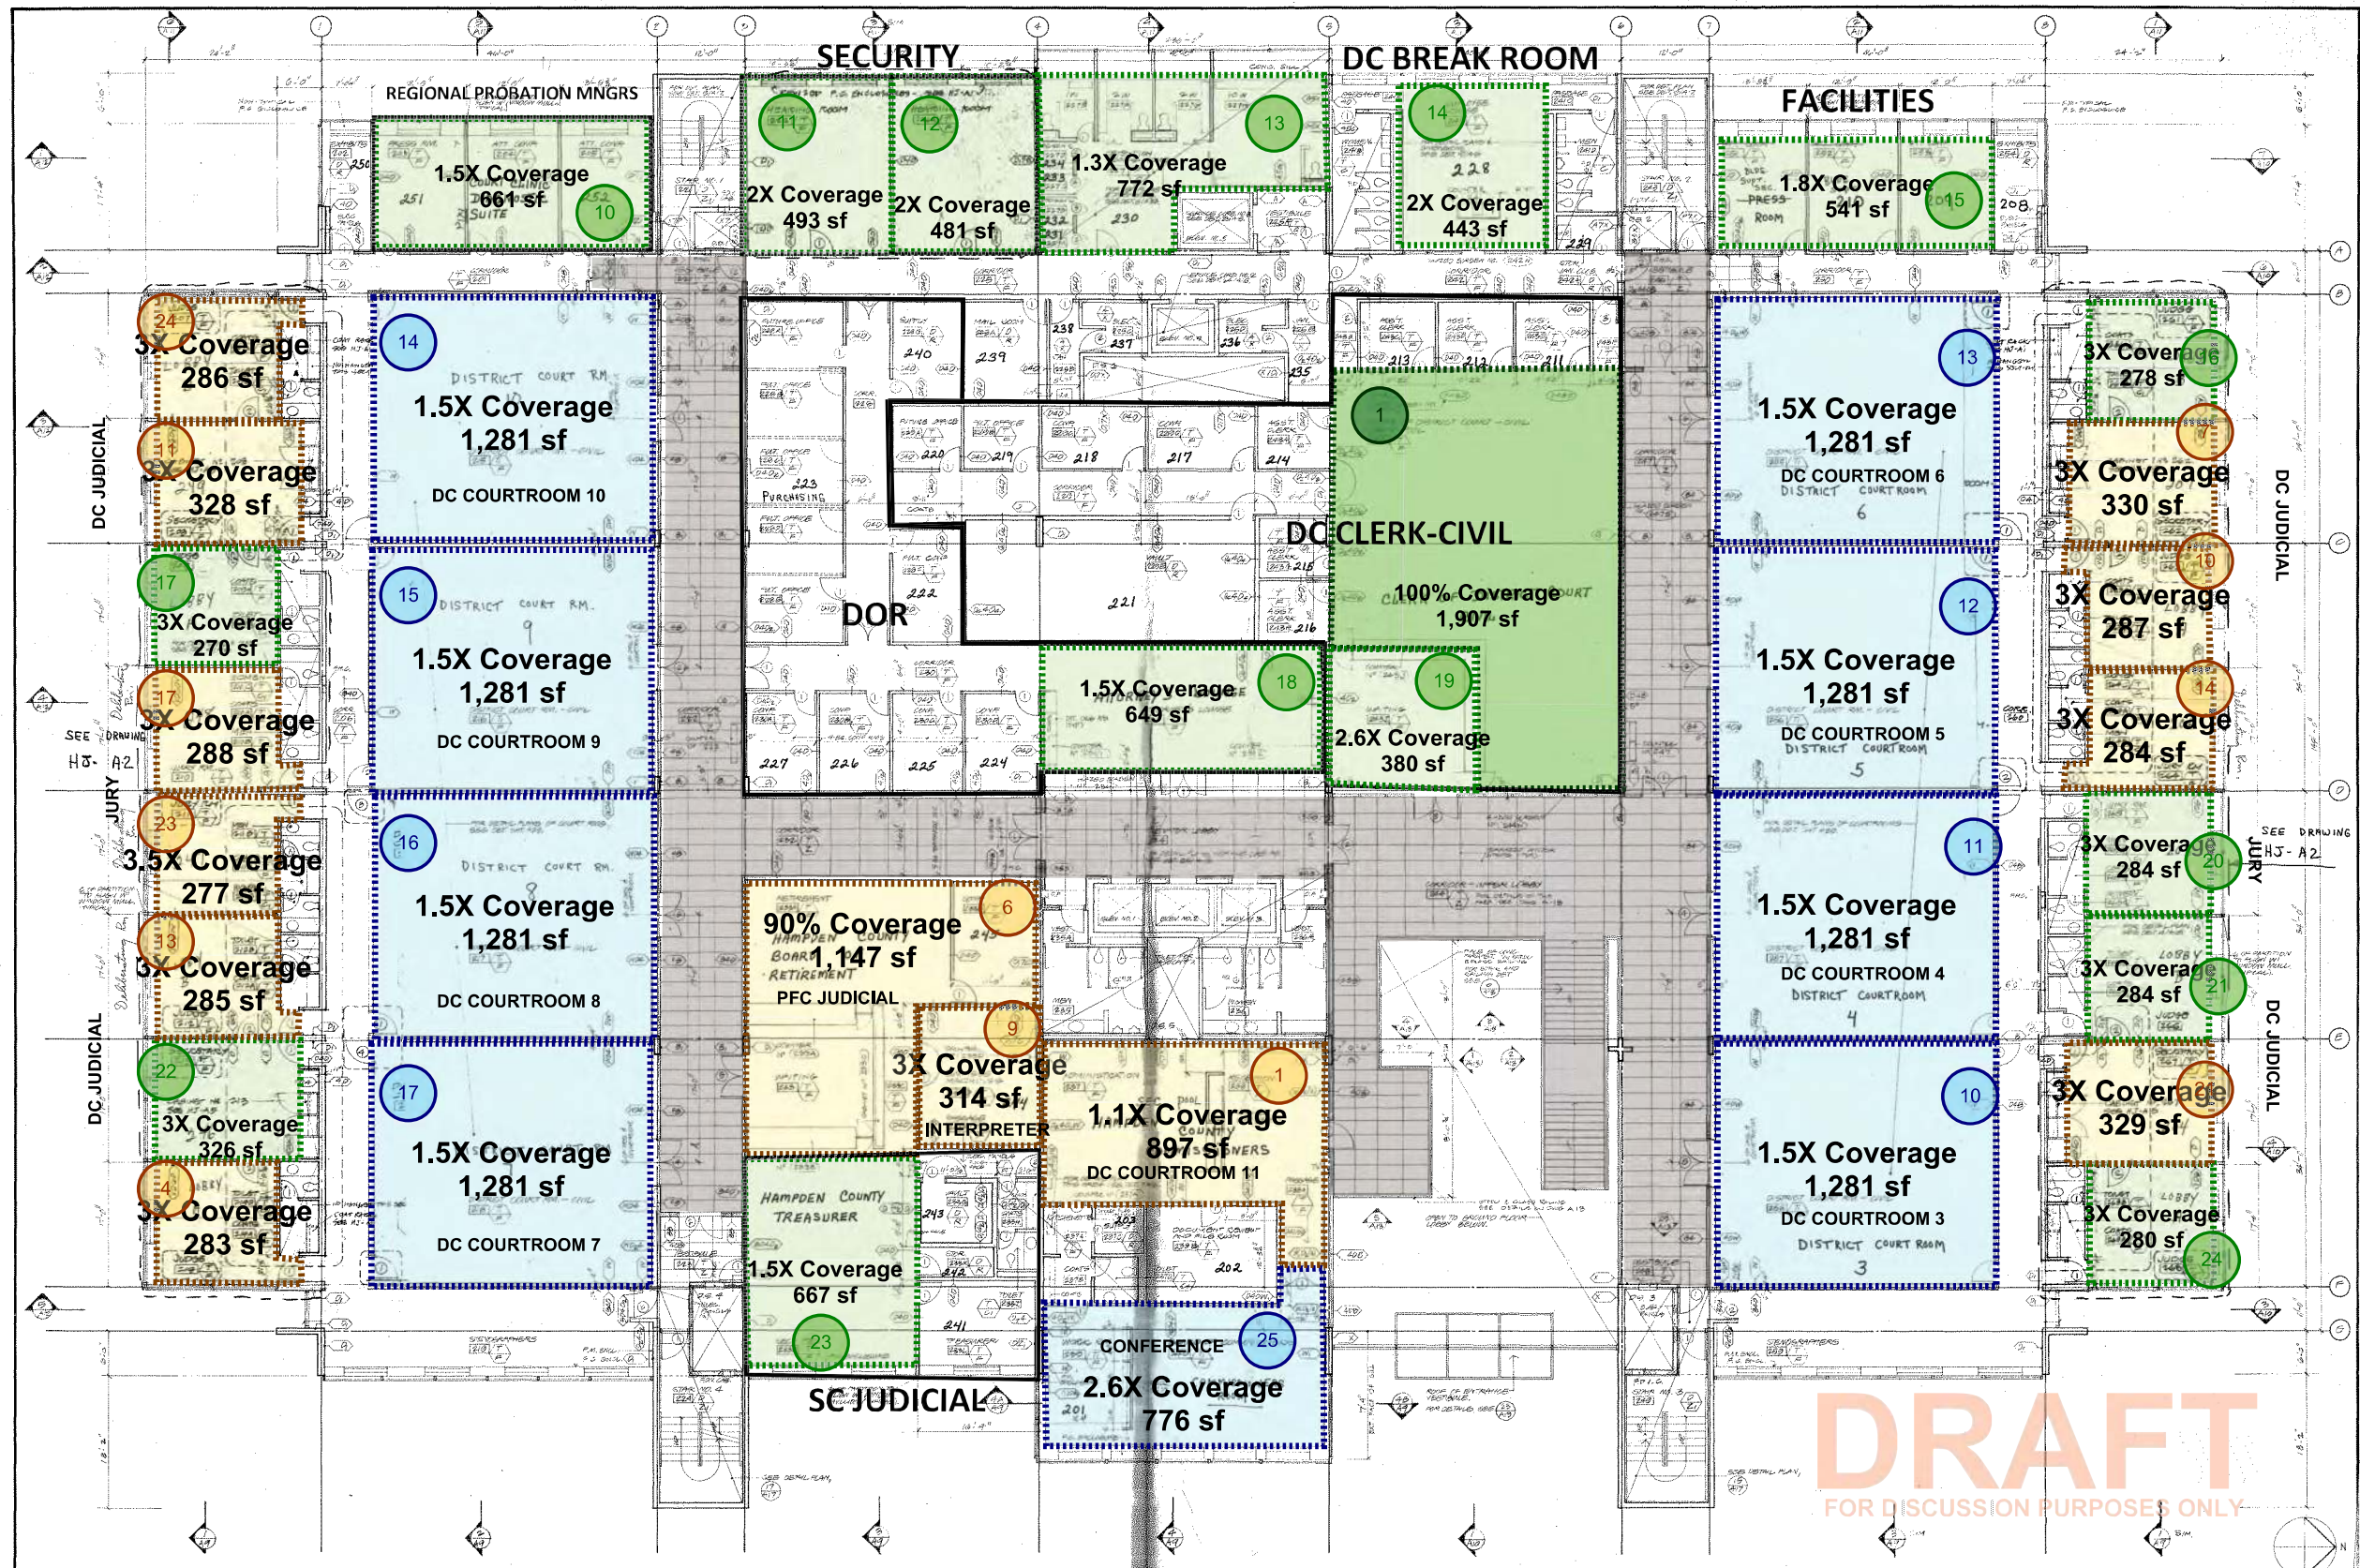

LEGEND		EXISTING	ADDITIONAL
○ 1	1000 SF AIR PURIFICATION SYSTEM (0)	○ 1	○ 1 1000 SF AIR PURIFICATION SYSTEM (1)
⋯	1000 SF SYSTEM COVERAGE	⋯	⋯ 1000 SF SYSTEM COVERAGE
○ 1	2000 SF AIR PURIFICATION SYSTEM (3)	○ 1	○ 1 2000 SF AIR PURIFICATION SYSTEM (0)
⋯	2000 SF SYSTEM COVERAGE	⋯	⋯ 2000 SF SYSTEM COVERAGE

Roderick Ireland Courthouse
Air Purifier Locations

BASEMENT

LEGEND		EXISTING	ADDITIONAL
1	1000 SF AIR PURIFICATION SYSTEM (5)	1	1000 SF AIR PURIFICATION SYSTEM (11)
1	1000 SF SYSTEM COVERAGE	1	1000 SF SYSTEM COVERAGE
1	2000 SF AIR PURIFICATION SYSTEM (10)	1	2000 SF AIR PURIFICATION SYSTEM (0)
1	2000 SF SYSTEM COVERAGE	1	2000 SF SYSTEM COVERAGE

Roderick Ireland Courthouse
Air Purifier Locations
1st FLOOR

DRAFT
FOR DISCUSSION PURPOSES ONLY

LEGEND		EXISTING	ADDITIONAL
	1000 SF AIR PURIFICATION SYSTEM (13)		1000 SF AIR PURIFICATION SYSTEM (15)
	1000 SF SYSTEM COVERAGE		1000 SF SYSTEM COVERAGE
	2000 SF AIR PURIFICATION SYSTEM (10)		2000 SF AIR PURIFICATION SYSTEM (1)
	2000 SF SYSTEM COVERAGE		2000 SF SYSTEM COVERAGE

Roderick Ireland Courthouse
Air Purifier Locations
2nd FLOOR

LEGEND		EXISTING	ADDITIONAL
	1000 SF AIR PURIFICATION SYSTEM (6)		1000 SF AIR PURIFICATION SYSTEM (19)
	1000 SF SYSTEM COVERAGE		1000 SF SYSTEM COVERAGE
	2000 SF AIR PURIFICATION SYSTEM (6)		2000 SF AIR PURIFICATION SYSTEM (4)
	2000 SF SYSTEM COVERAGE		2000 SF SYSTEM COVERAGE