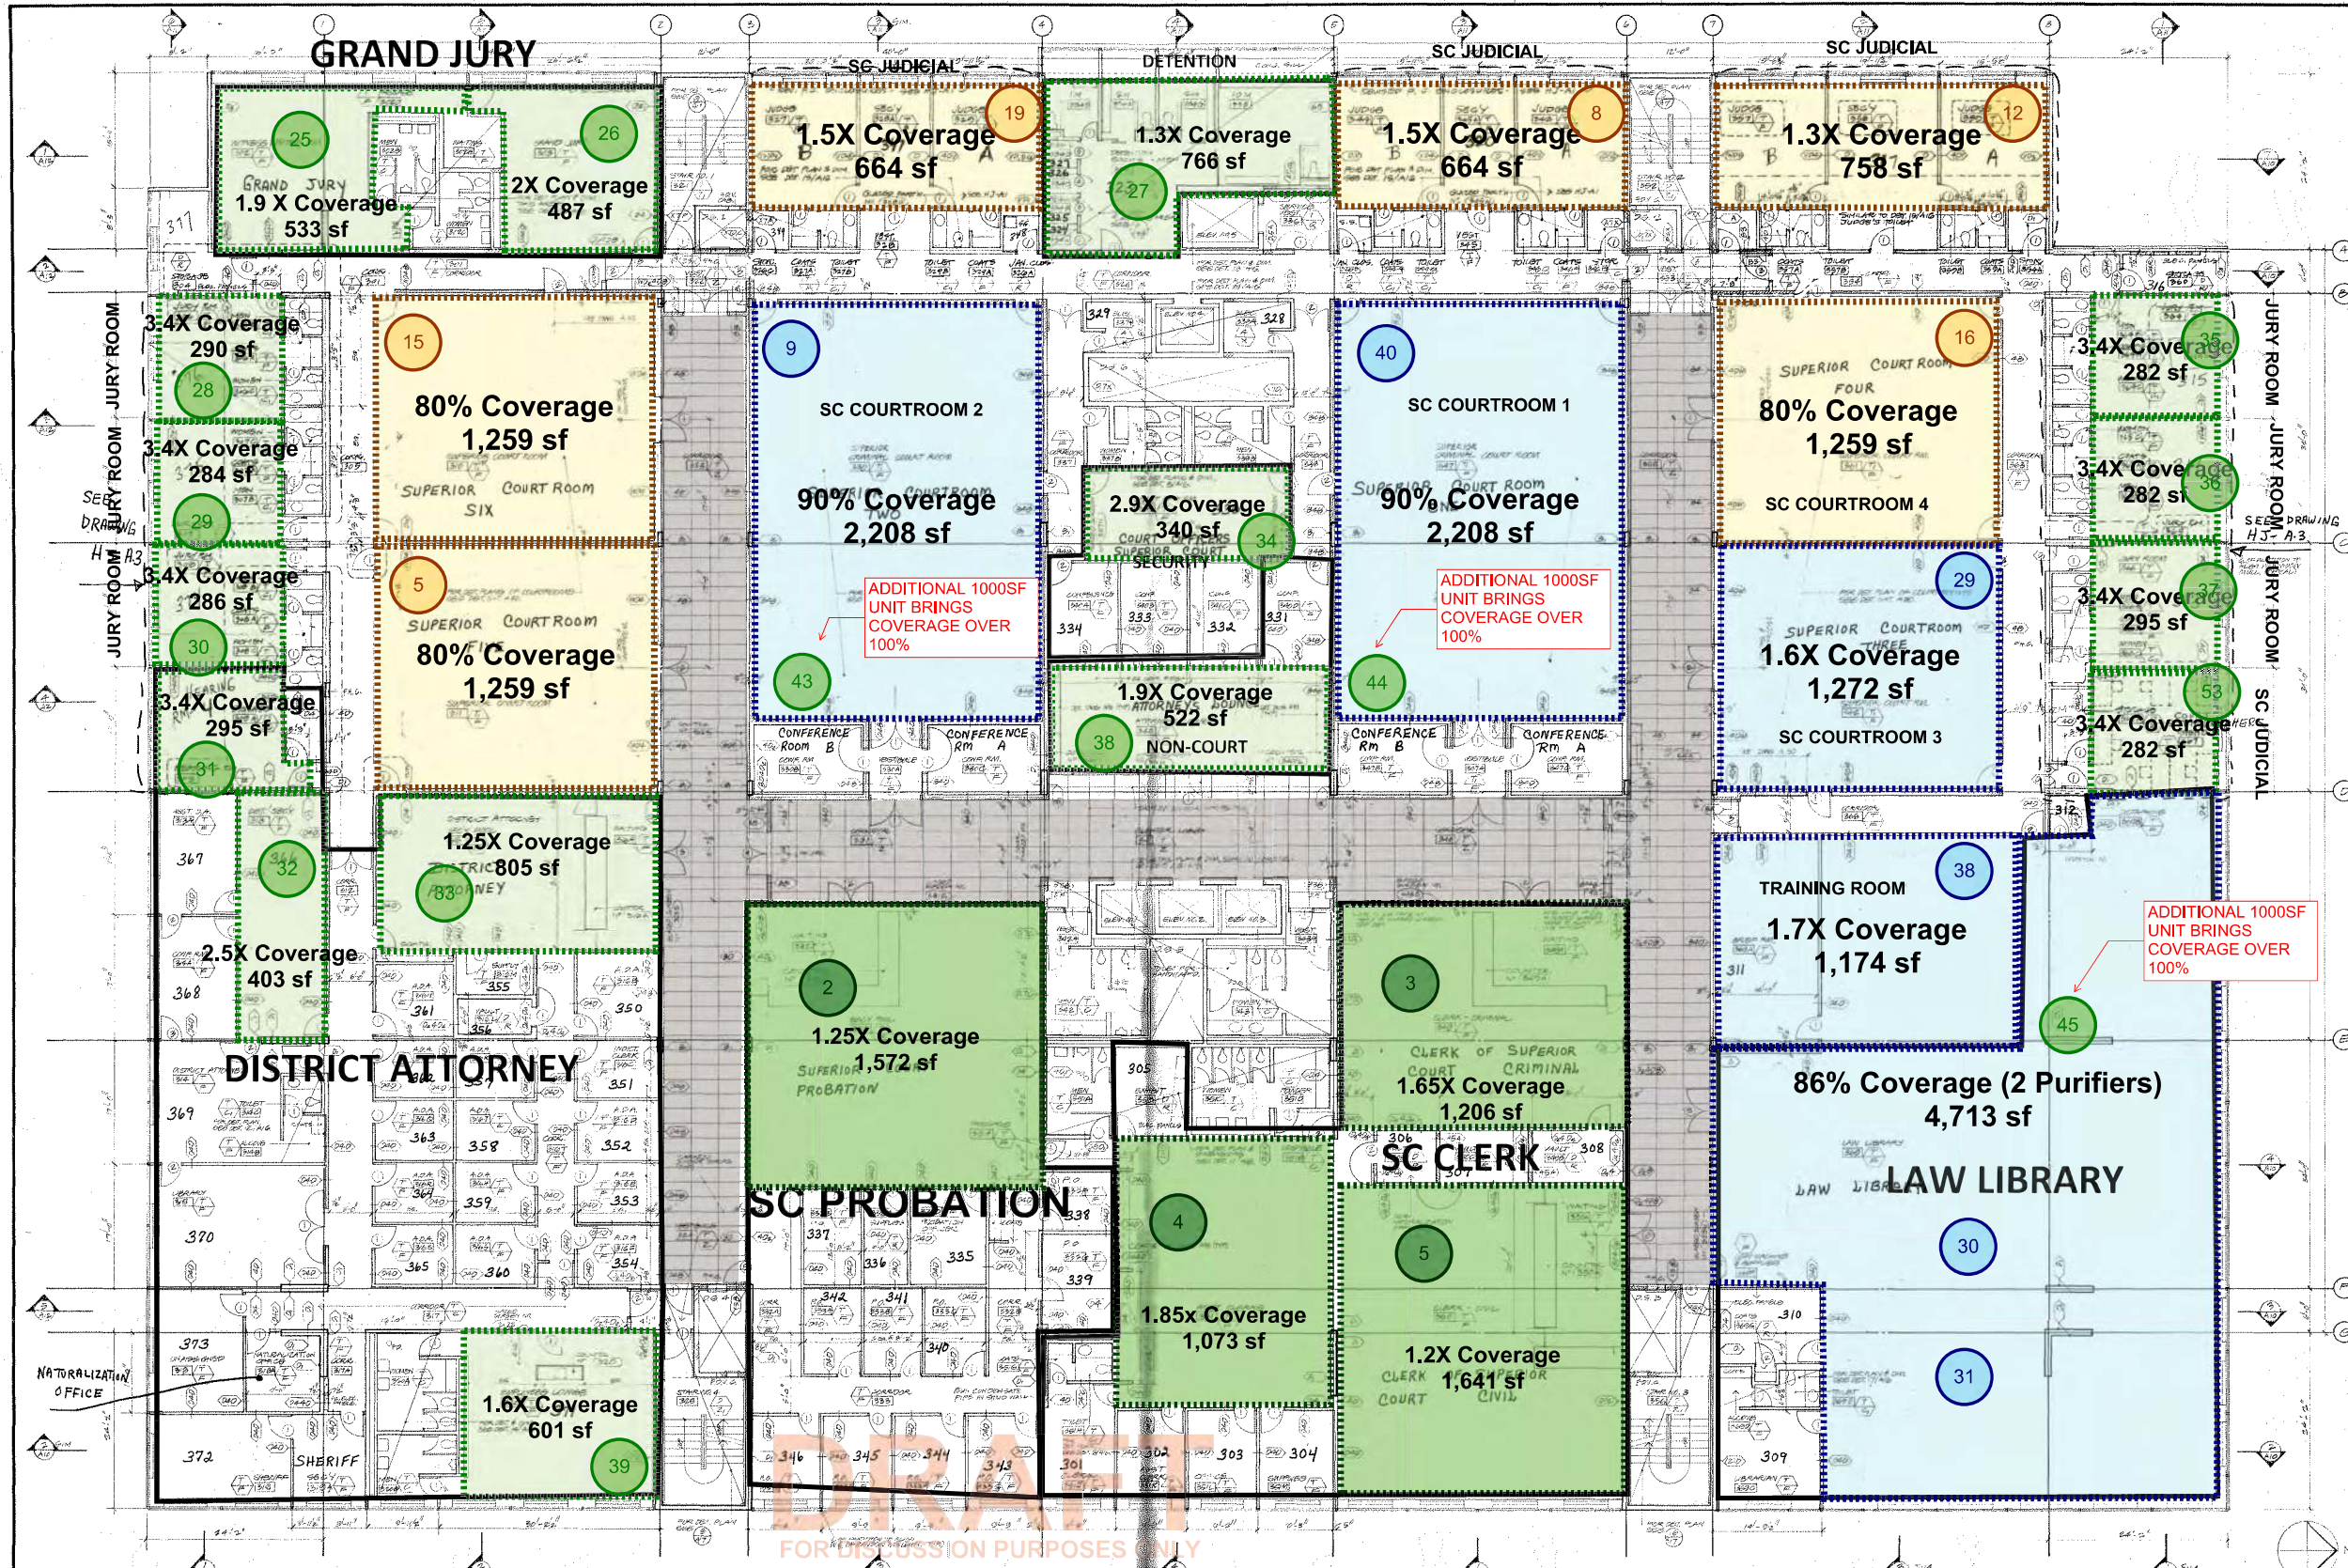

LEGEND		EXISTING	ADDITIONAL
○ 1	1000 SF AIR PURIFICATION SYSTEM (0)	○ 1	○ 1 1000 SF AIR PURIFICATION SYSTEM (1)
⋯	1000 SF SYSTEM COVERAGE	⋯	⋯ 1000 SF SYSTEM COVERAGE
○ 1	2000 SF AIR PURIFICATION SYSTEM (3)	○ 1	○ 1 2000 SF AIR PURIFICATION SYSTEM (0)
⋯	2000 SF SYSTEM COVERAGE	⋯	⋯ 2000 SF SYSTEM COVERAGE

Roderick Ireland Courthouse
Air Purifier Locations

BASEMENT

LEGEND		EXISTING	ADDITIONAL
1	1000 SF AIR PURIFICATION SYSTEM (5)	1	1000 SF AIR PURIFICATION SYSTEM (11)
1	1000 SF SYSTEM COVERAGE	1	1000 SF SYSTEM COVERAGE
1	2000 SF AIR PURIFICATION SYSTEM (10)	1	2000 SF AIR PURIFICATION SYSTEM (0)
1	2000 SF SYSTEM COVERAGE	1	2000 SF SYSTEM COVERAGE

Roderick Ireland Courthouse
Air Purifier Locations
1st FLOOR

DRAFT
FOR DISCUSSION PURPOSES ONLY

LEGEND		EXISTING	ADDITIONAL
	1000 SF AIR PURIFICATION SYSTEM (13)		1000 SF AIR PURIFICATION SYSTEM (15)
	1000 SF SYSTEM COVERAGE		1000 SF SYSTEM COVERAGE
	2000 SF AIR PURIFICATION SYSTEM (10)		2000 SF AIR PURIFICATION SYSTEM (1)
	2000 SF SYSTEM COVERAGE		2000 SF SYSTEM COVERAGE

Roderick Ireland Courthouse
Air Purifier Locations
2nd FLOOR

LEGEND		EXISTING	ADDITIONAL
	1000 SF AIR PURIFICATION SYSTEM (6)		1000 SF AIR PURIFICATION SYSTEM (19)
	1000 SF SYSTEM COVERAGE		1000 SF SYSTEM COVERAGE
	2000 SF AIR PURIFICATION SYSTEM (6)		2000 SF AIR PURIFICATION SYSTEM (4)
	2000 SF SYSTEM COVERAGE		2000 SF SYSTEM COVERAGE